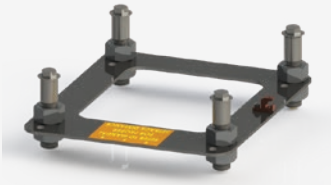

THE ADMIRAL

APPLICATIONS

This lift works on in ground pools and spas. Contact sales to see if it will work on your pool. Or visit our website and download the application guide for this product. This lift can also be anchored to pool decks made of concrete, pavers and even wood. Choose the appropriate anchor system for your needs.

Standard Anchor