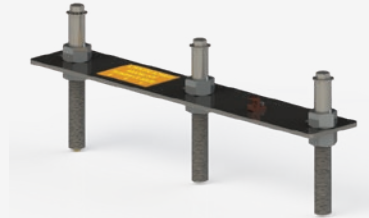

THE AMBASSADOR

PRO POOL SERIES

ITEM # F-PPXRD-NA

U.S. Patent No. D507,769S

ABOUT

The ADA Compliant, Pro Pool Series, Ambassador Lift is an affordable Pro Pool style lift that can also clear small curbs up to 10-inches high. The lift is a great choice for some raised perimeter pools and spas. Like the other Pro Pool Series Lifts, the low profile and small footprint make this lift easily blend into most any décor. Like the name suggests, the Ambassador is a safe, reliable, and effective promoter of pool access for people of all abilities.

*Blue seat standard (not a powder coat option)

PROUDLY SOLD BY:

THE AMBASSADOR

APPLICATIONS

This lift works on in ground and some partially raised pools and spas. Contact sales to see if it will work on your pool. Or visit our website and download the application guide for this product. This lift can also be anchored to pool decks made of concrete, pavers and even wood. Choose the appropriate anchor system for your needs.

Standard Concrete Anchor

Paver Anchor

For access to CADs, Revit drawings and more visit our Partner Login page on our website and become an Aqua Creek partner.

OPTIONS / ACCESSORIES

- Anchors for concrete, paver, or wood deck applications
- Solar charging station to conserve energy
- Powder coat and accent color options to match almost any decor
- Headrest for comfortable head support
- Upper chest strap for added torso stability
- Cycle attachment turns your lift into a personal aqua bike
- Transport cart for easy removal from poolside for storage
- Cover to protect your investment from the elements*