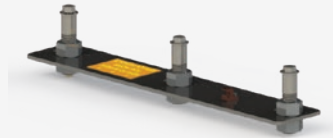

THE AMBASSADOR

PRO POOL SERIES

ITEM # F-PPXRD-NA

U.S. Patent No. D507,769S

ABOUT

The ADA Compliant, Pro Pool Series, Ambassador Lift is an affordable Pro Pool style lift that can also clear small curbs up to 10-inches high. The lift is a great choice for some raised perimeter pools and spas. Like the other Pro Pool Series Lifts, the low profile and small footprint make this lift easily blend into most any décor. Like the name suggests, the Ambassador is a safe, reliable, and effective promoter of pool access for people of all abilities.

*Blue seat standard (not a powder coat option)

PROUDLY SOLD BY:

THE AMBASSADOR

APPLICATIONS

This lift works on in ground and some partially raised pools and spas. Contact sales to see if it will work on your pool. Or visit our website and download the application guide for this product. This lift can also be anchored to pool decks made of concrete, pavers and even wood. Choose the appropriate anchor system for your needs.

Standard Concrete Anchor

Paver Anchor

For access to CADs, Revit drawings and more visit our Partner Login page on our website and become an Aqua Creek partner.

OPTIONS / ACCESSORIES

- Anchors for concrete, paver, or wood deck applications
- Solar charging station to conserve energy
- Powder coat and accent color options to match almost any decor
- Headrest for comfortable head support
- Upper chest strap for added torso stability
- Cycle attachment turns your lift into a personal aqua bike
- Transport cart for easy removal from poolside for storage
- Cover to protect your investment from the elements*