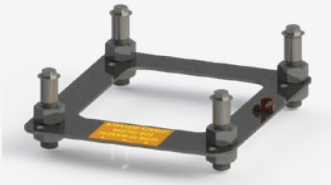

FEATURES:

- ADA compliant and UL safety certified
- 350 LB weight capacity
- Stable, non-rotating design
- Field reversible
- Stainless steel construction with powder coat finish
- Limited five (5) year warranty
- Made in USA

THE RANGER 2

APPLICATIONS

This lift works on in ground pools and spas. Contact sales to see if it will work on your pool. Or visit our website and download the application guide for this product. This lift can also be anchored to pool decks made of concrete, pavers and even wood. Choose the appropriate anchor system for your needs.

Standard Anchor

Standard w/Quick Attach Knobs

Paver Anchor

Wood Deck Anchor

For access to CADs, Revit drawings and more visit our Partner Login page on our website and become an Aqua Creek partner.

OPTIONS / ACCESSORIES